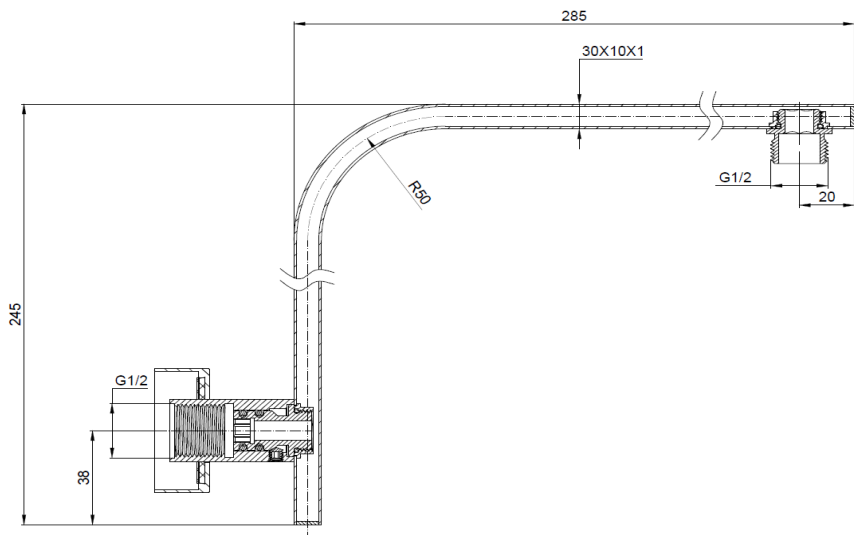

# DOCCIA SQ GOOSENECK ARM

Chrome  
SH SQARM/B

SPECIFICATIONS